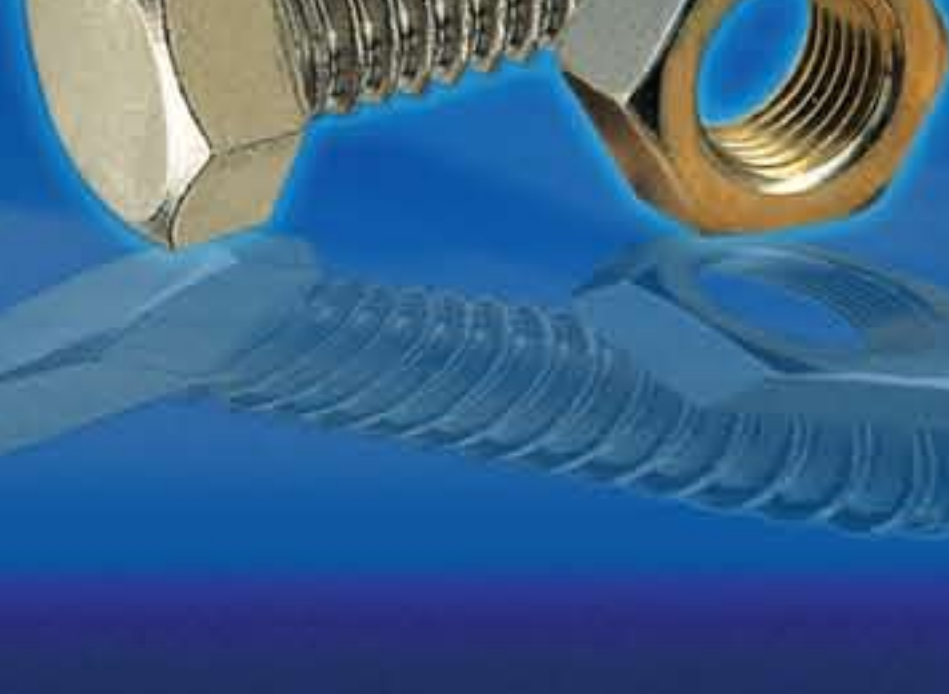

**標準螺絲有限公司**  
**STANDARD BOLTS & FASTENERS SDN. BHD.**

標準螺絲為您鎖住每一細節

**STANDARD BOLTS 標準螺絲**

(Customer's Design are Welcome)

PRECISION ELECTRONIC SCREW

SPECIAL SIZE SCREW

MULTI-STROKE SCREW

MULTI-STROKE RIVET MADE

(特別製造)  
 精密電子螺絲  
 特殊螺絲  
 多衝程螺絲  
 多衝程鉚釘

Quality  
 Goods  
 &  
 Punctual  
 Delivery

**STANDARD BOLTS 標準螺絲**

各種工業，  
 螺絲，螺帽  
 零配件

Specialist of All  
 Kinds of  
 Industrial Fasteners,  
 Clip, Washers & Etc...